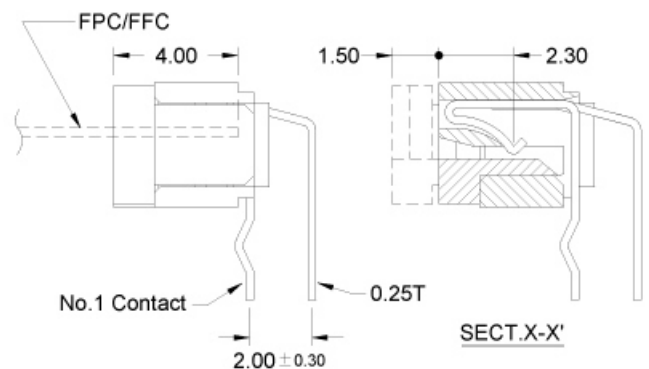

SERIES

BL106

零插入力 臥式 引腳插入型(上接觸點規格)

ZIF Right Angle DIP(Upper Contact Type)

No. of Contacts	Part No.	DIM. A	DIM. B	DIM. C
4	BL106-04RU-xxxx	10.0	5.2	3.0
5	BL106-05RU-xxxx	11.0	6.2	4.0
6	BL106-06RU-xxxx	12.0	7.2	5.0
7	BL106-07RU-xxxx	13.0	8.2	6.0
8	BL106-08RU-xxxx	14.0	9.2	7.0
9	BL106-09RU-xxxx	15.0	10.2	8.0
10	BL106-10RU-xxxx	16.0	11.2	9.0
11	BL106-11RU-xxxx	17.0	12.2	10.0
12	BL106-12RU-xxxx	18.0	13.2	11.0
13	BL106-13RU-xxxx	19.0	14.2	12.0
14	BL106-14RU-xxxx	20.0	15.2	13.0
15	BL106-15RU-xxxx	21.0	16.2	14.0
16	BL106-16RU-xxxx	22.0	17.2	15.0
17	BL106-17RU-xxxx	23.0	18.2	16.0
18	BL106-18RU-xxxx	24.0	19.2	17.0

No. of Contacts	Part No.	DIM. A	DIM. B	DIM. C
19	BL106-19RU-xxxx	25.0	20.2	18.0
20	BL106-20RU-xxxx	26.0	21.2	19.0
21	BL106-21RU-xxxx	27.0	22.2	20.0
22	BL106-22RU-xxxx	28.0	23.2	21.0
23	BL106-23RU-xxxx	29.0	24.2	22.0
24	BL106-24RU-xxxx	30.0	25.2	23.0
25	BL106-25RU-xxxx	31.0	26.2	24.0
26	BL106-26RU-xxxx	32.0	27.2	25.0
27	BL106-27RU-xxxx	33.0	28.2	26.0
28	BL106-28RU-xxxx	34.0	29.2	27.0
29	BL106-29RU-xxxx	35.0	30.2	28.0
30	BL106-30RU-xxxx	36.0	31.2	29.0
31	BL106-31RU-xxxx	37.0	32.2	30.0
32	BL106-32RU-xxxx	38.0	33.2	31.0
---	---	---	---	---