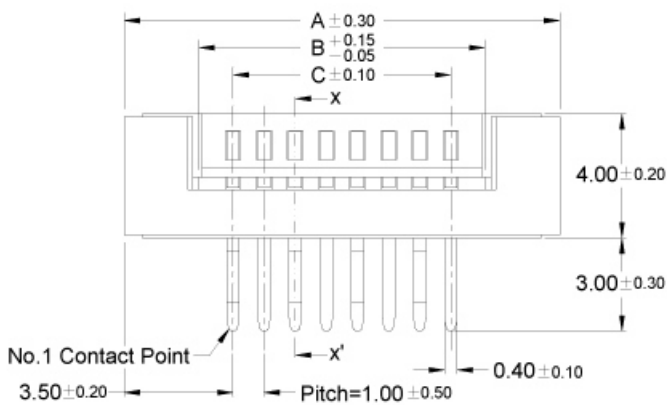

SERIES

BL106

零插入力 臥式 引腳插入型(上接觸點規格)

ZIF Right Angle DIP(Upper Contact Type)

No. of Contacts	Part No.	DIM. A	DIM. B	DIM. C
4	BL106-04RU-xxxx	10.0	5.2	3.0
5	BL106-05RU-xxxx	11.0	6.2	4.0
6	BL106-06RU-xxxx	12.0	7.2	5.0
7	BL106-07RU-xxxx	13.0	8.2	6.0
8	BL106-08RU-xxxx	14.0	9.2	7.0
9	BL106-09RU-xxxx	15.0	10.2	8.0
10	BL106-10RU-xxxx	16.0	11.2	9.0
11	BL106-11RU-xxxx	17.0	12.2	10.0
12	BL106-12RU-xxxx	18.0	13.2	11.0
13	BL106-13RU-xxxx	19.0	14.2	12.0
14	BL106-14RU-xxxx	20.0	15.2	13.0
15	BL106-15RU-xxxx	21.0	16.2	14.0
16	BL106-16RU-xxxx	22.0	17.2	15.0
17	BL106-17RU-xxxx	23.0	18.2	16.0
18	BL106-18RU-xxxx	24.0	19.2	17.0

No. of Contacts	Part No.	DIM. A	DIM. B	DIM. C
19	BL106-19RU-xxxx	25.0	20.2	18.0
20	BL106-20RU-xxxx	26.0	21.2	19.0
21	BL106-21RU-xxxx	27.0	22.2	20.0
22	BL106-22RU-xxxx	28.0	23.2	21.0
23	BL106-23RU-xxxx	29.0	24.2	22.0
24	BL106-24RU-xxxx	30.0	25.2	23.0
25	BL106-25RU-xxxx	31.0	26.2	24.0
26	BL106-26RU-xxxx	32.0	27.2	25.0
27	BL106-27RU-xxxx	33.0	28.2	26.0
28	BL106-28RU-xxxx	34.0	29.2	27.0
29	BL106-29RU-xxxx	35.0	30.2	28.0
30	BL106-30RU-xxxx	36.0	31.2	29.0
31	BL106-31RU-xxxx	37.0	32.2	30.0
32	BL106-32RU-xxxx	38.0	33.2	31.0
---	---	---	---	---