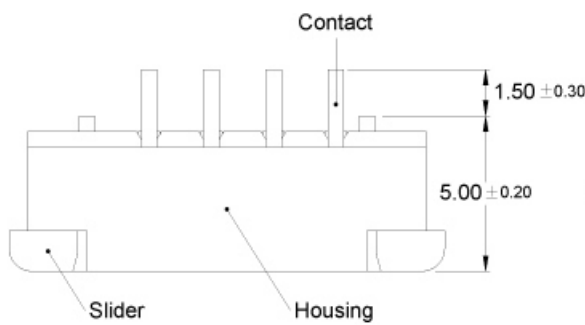

SERIES

BL106

零插入力 臥式 引腳插入型(上接觸點規格)

ZIF Right Angle DIP(Upper Contact Type)

No. of Contacts	Part No.	DIM. A	DIM. B	DIM. C
4	BL106-04RU-xxxx	10.0	5.2	3.0
5	BL106-05RU-xxxx	11.0	6.2	4.0
6	BL106-06RU-xxxx	12.0	7.2	5.0
7	BL106-07RU-xxxx	13.0	8.2	6.0
8	BL106-08RU-xxxx	14.0	9.2	7.0
9	BL106-09RU-xxxx	15.0	10.2	8.0
10	BL106-10RU-xxxx	16.0	11.2	9.0
11	BL106-11RU-xxxx	17.0	12.2	10.0
12	BL106-12RU-xxxx	18.0	13.2	11.0
13	BL106-13RU-xxxx	19.0	14.2	12.0
14	BL106-14RU-xxxx	20.0	15.2	13.0
15	BL106-15RU-xxxx	21.0	16.2	14.0
16	BL106-16RU-xxxx	22.0	17.2	15.0
17	BL106-17RU-xxxx	23.0	18.2	16.0
18	BL106-18RU-xxxx	24.0	19.2	17.0

No. of Contacts	Part No.	DIM. A	DIM. B	DIM. C
19	BL106-19RU-xxxx	25.0	20.2	18.0
20	BL106-20RU-xxxx	26.0	21.2	19.0
21	BL106-21RU-xxxx	27.0	22.2	20.0
22	BL106-22RU-xxxx	28.0	23.2	21.0
23	BL106-23RU-xxxx	29.0	24.2	22.0
24	BL106-24RU-xxxx	30.0	25.2	23.0
25	BL106-25RU-xxxx	31.0	26.2	24.0
26	BL106-26RU-xxxx	32.0	27.2	25.0
27	BL106-27RU-xxxx	33.0	28.2	26.0
28	BL106-28RU-xxxx	34.0	29.2	27.0
29	BL106-29RU-xxxx	35.0	30.2	28.0
30	BL106-30RU-xxxx	36.0	31.2	29.0
31	BL106-31RU-xxxx	37.0	32.2	30.0
32	BL106-32RU-xxxx	38.0	33.2	31.0
---	---	---	---	---