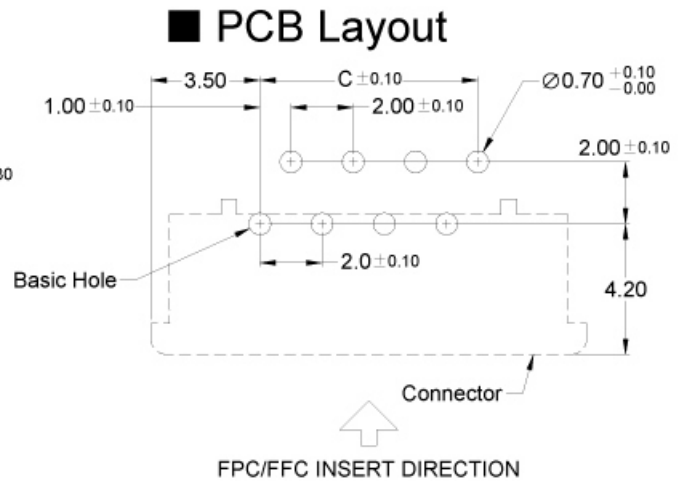

SERIES

BL106

零插入力 臥式 引腳插入型(上接觸點規格)

ZIF Right Angle DIP(Upper Contact Type)

No. of Contacts	Part No.	DIM. A	DIM. B	DIM. C
4	BL106-04RU-xxxx	10.0	5.2	3.0
5	BL106-05RU-xxxx	11.0	6.2	4.0
6	BL106-06RU-xxxx	12.0	7.2	5.0
7	BL106-07RU-xxxx	13.0	8.2	6.0
8	BL106-08RU-xxxx	14.0	9.2	7.0
9	BL106-09RU-xxxx	15.0	10.2	8.0
10	BL106-10RU-xxxx	16.0	11.2	9.0
11	BL106-11RU-xxxx	17.0	12.2	10.0
12	BL106-12RU-xxxx	18.0	13.2	11.0
13	BL106-13RU-xxxx	19.0	14.2	12.0
14	BL106-14RU-xxxx	20.0	15.2	13.0
15	BL106-15RU-xxxx	21.0	16.2	14.0
16	BL106-16RU-xxxx	22.0	17.2	15.0
17	BL106-17RU-xxxx	23.0	18.2	16.0
18	BL106-18RU-xxxx	24.0	19.2	17.0

No. of Contacts	Part No.	DIM. A	DIM. B	DIM. C
19	BL106-19RU-xxxx	25.0	20.2	18.0
20	BL106-20RU-xxxx	26.0	21.2	19.0
21	BL106-21RU-xxxx	27.0	22.2	20.0
22	BL106-22RU-xxxx	28.0	23.2	21.0
23	BL106-23RU-xxxx	29.0	24.2	22.0
24	BL106-24RU-xxxx	30.0	25.2	23.0
25	BL106-25RU-xxxx	31.0	26.2	24.0
26	BL106-26RU-xxxx	32.0	27.2	25.0
27	BL106-27RU-xxxx	33.0	28.2	26.0
28	BL106-28RU-xxxx	34.0	29.2	27.0
29	BL106-29RU-xxxx	35.0	30.2	28.0
30	BL106-30RU-xxxx	36.0	31.2	29.0
31	BL106-31RU-xxxx	37.0	32.2	30.0
32	BL106-32RU-xxxx	38.0	33.2	31.0
---	---	---	---	---