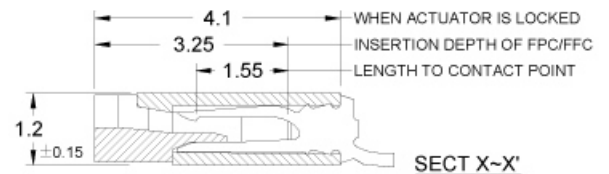

SERIES

BL114

零插入力 臥式 表面黏著型(上接觸點規格)

ZIF Right Angle SMT(Upper Contact Type)

PCB Layout

| No. of Contacts | Part No. | DIM. A | DIM. B | DIM. C | DIM. D |
|-----------------|-----------------|--------|--------|--------|--------|
| 4 | BL114-04RU-xxxx | 6.75 | 1.5 | 8.0 | 2.6 |
| 5 | BL114-05RU-xxxx | 7.25 | 2.0 | 8.5 | 3.1 |
| 6 | BL114-06RU-xxxx | 7.75 | 2.5 | 9.0 | 3.6 |
| 7 | BL114-07RU-xxxx | 8.25 | 3.0 | 9.5 | 4.1 |
| 8 | BL114-08RU-xxxx | 8.75 | 3.5 | 10.0 | 4.6 |
| 9 | BL114-09RU-xxxx | 9.25 | 4.0 | 10.5 | 5.1 |
| 10 | BL114-10RU-xxxx | 9.75 | 4.5 | 11.0 | 5.6 |
| 11 | BL114-11RU-xxxx | 10.25 | 5.0 | 11.5 | 6.1 |
| 12 | BL114-12RU-xxxx | 10.75 | 5.5 | 12.0 | 6.6 |
| 13 | BL114-13RU-xxxx | 11.25 | 6.0 | 12.5 | 7.1 |
| 14 | BL114-14RU-xxxx | 11.75 | 6.5 | 13.0 | 7.6 |
| 15 | BL114-15RU-xxxx | 12.25 | 7.0 | 13.5 | 8.1 |
| 16 | BL114-16RU-xxxx | 12.75 | 7.5 | 14.0 | 8.6 |
| 17 | BL114-17RU-xxxx | 13.25 | 8.0 | 14.5 | 9.1 |
| 18 | BL114-18RU-xxxx | 13.75 | 8.5 | 15.0 | 9.6 |
| 19 | BL114-19RU-xxxx | 14.25 | 9.0 | 15.5 | 10.1 |
| 20 | BL114-20RU-xxxx | 14.75 | 9.5 | 16.0 | 10.6 |
| 21 | BL114-21RU-xxxx | 15.25 | 10.0 | 16.5 | 11.1 |
| 22 | BL114-22RU-xxxx | 15.75 | 10.5 | 17.0 | 11.6 |
| 23 | BL114-23RU-xxxx | 16.25 | 11.0 | 17.5 | 12.1 |
| 24 | BL114-24RU-xxxx | 16.75 | 11.5 | 18.0 | 12.6 |
| 25 | BL114-25RU-xxxx | 17.25 | 12.0 | 18.5 | 13.1 |
| 26 | BL114-26RU-xxxx | 17.75 | 12.5 | 19.0 | 13.6 |
| 27 | BL114-27RU-xxxx | 18.25 | 13.0 | 19.5 | 14.1 |