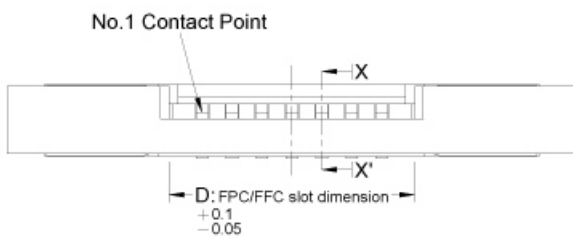

SERIES

BL114

零插入力 臥式 表面黏著型(上接觸點規格)

ZIF Right Angle SMT(Upper Contact Type)

PCB Layout

| No. of Contacts | Part No. | DIM. A | DIM. B | DIM. C | DIM. D |
|-----------------|-----------------|--------|--------|--------|--------|
| 4 | BL114-04RU-xxxx | 6.75 | 1.5 | 8.0 | 2.6 |
| 5 | BL114-05RU-xxxx | 7.25 | 2.0 | 8.5 | 3.1 |
| 6 | BL114-06RU-xxxx | 7.75 | 2.5 | 9.0 | 3.6 |
| 7 | BL114-07RU-xxxx | 8.25 | 3.0 | 9.5 | 4.1 |
| 8 | BL114-08RU-xxxx | 8.75 | 3.5 | 10.0 | 4.6 |
| 9 | BL114-09RU-xxxx | 9.25 | 4.0 | 10.5 | 5.1 |
| 10 | BL114-10RU-xxxx | 9.75 | 4.5 | 11.0 | 5.6 |
| 11 | BL114-11RU-xxxx | 10.25 | 5.0 | 11.5 | 6.1 |
| 12 | BL114-12RU-xxxx | 10.75 | 5.5 | 12.0 | 6.6 |
| 13 | BL114-13RU-xxxx | 11.25 | 6.0 | 12.5 | 7.1 |
| 14 | BL114-14RU-xxxx | 11.75 | 6.5 | 13.0 | 7.6 |
| 15 | BL114-15RU-xxxx | 12.25 | 7.0 | 13.5 | 8.1 |
| 16 | BL114-16RU-xxxx | 12.75 | 7.5 | 14.0 | 8.6 |
| 17 | BL114-17RU-xxxx | 13.25 | 8.0 | 14.5 | 9.1 |
| 18 | BL114-18RU-xxxx | 13.75 | 8.5 | 15.0 | 9.6 |
| 19 | BL114-19RU-xxxx | 14.25 | 9.0 | 15.5 | 10.1 |
| 20 | BL114-20RU-xxxx | 14.75 | 9.5 | 16.0 | 10.6 |
| 21 | BL114-21RU-xxxx | 15.25 | 10.0 | 16.5 | 11.1 |
| 22 | BL114-22RU-xxxx | 15.75 | 10.5 | 17.0 | 11.6 |
| 23 | BL114-23RU-xxxx | 16.25 | 11.0 | 17.5 | 12.1 |
| 24 | BL114-24RU-xxxx | 16.75 | 11.5 | 18.0 | 12.6 |
| 25 | BL114-25RU-xxxx | 17.25 | 12.0 | 18.5 | 13.1 |
| 26 | BL114-26RU-xxxx | 17.75 | 12.5 | 19.0 | 13.6 |
| 27 | BL114-27RU-xxxx | 18.25 | 13.0 | 19.5 | 14.1 |