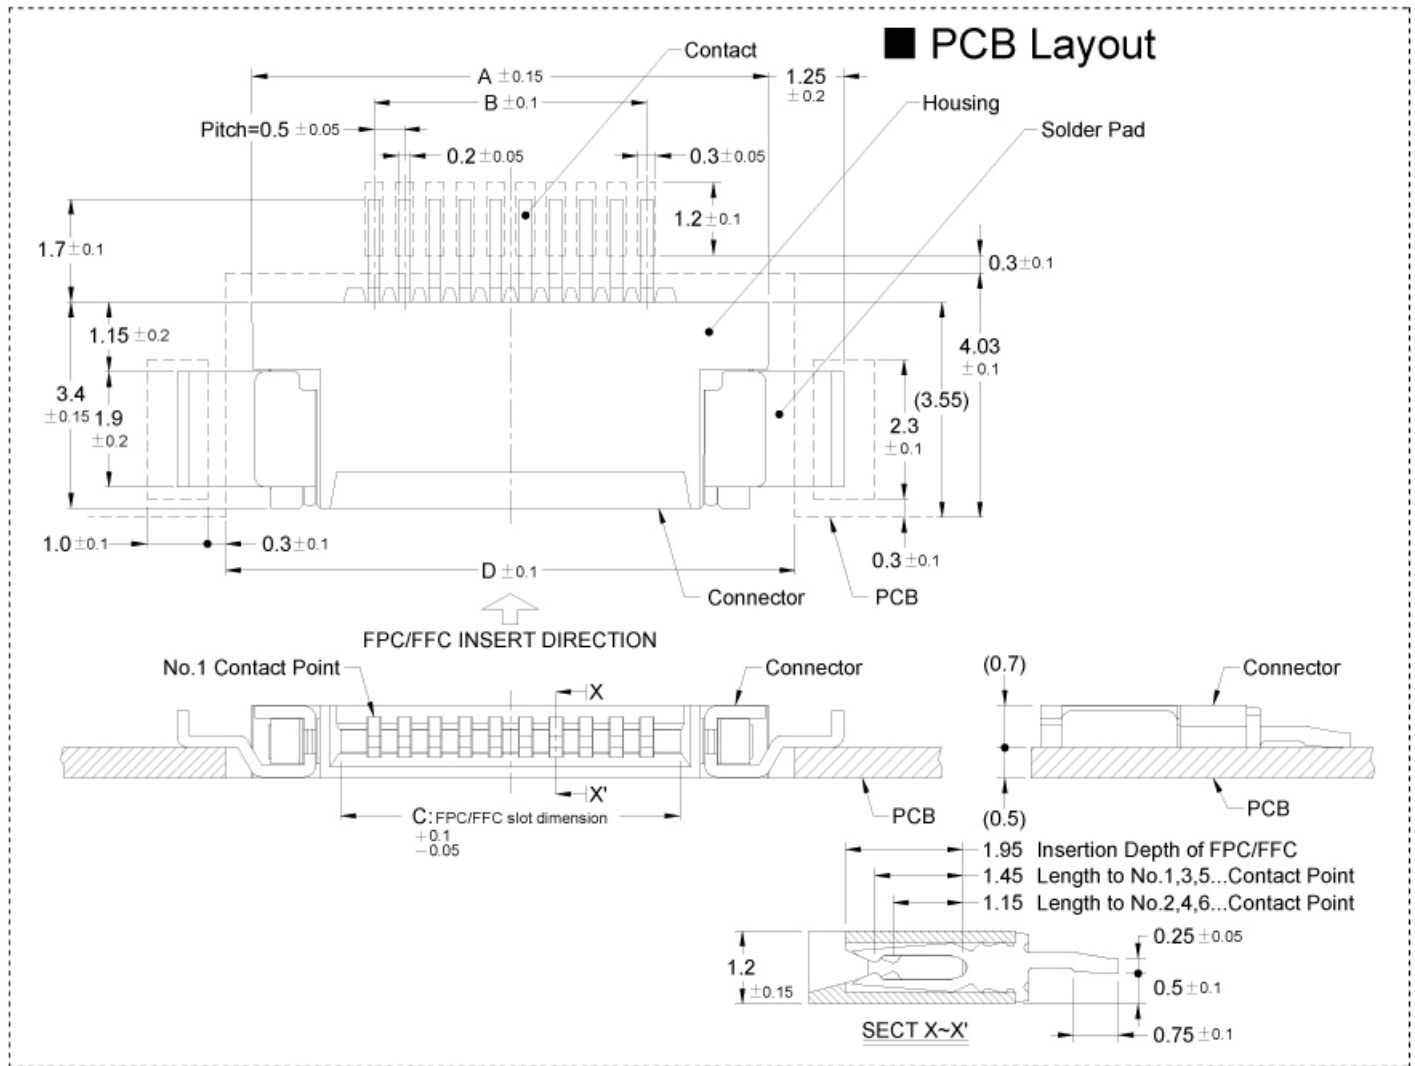

# BL120

低插入力 臥式 表面黏著型(雙接觸點規格)

LIF Right Angle SMT(Double-Face Contact Type)

No. of Contacts	Part No.	DIM. A	DIM. B	DIM. C	DIM. D
4	BL120-04R-xxxx	5.53	1.5	2.6	6.4
5	BL120-05R-xxxx	6.03	2.0	3.1	6.9
6	BL120-06R-xxxx	6.53	2.5	3.6	7.4
7	BL120-07R-xxxx	7.03	3.0	4.1	7.9
8	BL120-08R-xxxx	7.53	3.5	4.6	8.4
9	BL120-09R-xxxx	8.03	4.0	5.1	8.9
10	BL120-10R-xxxx	8.53	4.5	5.6	9.4
11	BL120-11R-xxxx	9.03	5.0	6.1	9.9
12	BL120-12R-xxxx	9.53	5.5	6.6	10.4
13	BL120-13R-xxxx	10.03	6.0	7.1	10.9
14	BL120-14R-xxxx	10.53	6.5	7.6	11.4
15	BL120-15R-xxxx	11.03	7.0	8.1	11.9
16	BL120-16R-xxxx	11.53	7.5	8.6	12.4
17	BL120-17R-xxxx	12.03	8.0	9.1	12.9
18	BL120-18R-xxxx	12.53	8.5	9.6	13.4
19	BL120-19R-xxxx	13.03	9.0	10.1	13.9
20	BL120-20R-xxxx	13.53	9.5	10.6	14.4
21	BL120-21R-xxxx	14.03	10.0	11.1	14.9
22	BL120-22R-xxxx	14.53	10.5	11.6	15.4
23	BL120-23R-xxxx	15.03	11.0	12.1	15.9
24	BL120-24R-xxxx	15.53	11.5	12.6	16.4
25	BL120-25R-xxxx	16.03	12.0	13.1	16.9
26	BL120-26R-xxxx	16.53	12.5	13.6	17.4
27	BL120-27R-xxxx	17.03	13.0	14.1	17.9

No. of Contacts	Part No.	DIM. A	DIM. B	DIM. C	DIM. D
28	BL120-28R-xxxx	17.53	13.5	14.6	18.4
29	BL120-29R-xxxx	18.03	14.0	15.1	18.9
30	BL120-30R-xxxx	18.53	14.5	15.6	19.4
31	BL120-31R-xxxx	19.03	15.0	16.1	19.9
32	BL120-32R-xxxx	19.53	15.5	16.6	20.4
33	BL120-33R-xxxx	20.03	16.0	17.1	20.9
34	BL120-34R-xxxx	20.53	16.5	17.6	21.4
35	BL120-35R-xxxx	21.03	17.0	18.1	21.9
36	BL120-36R-xxxx	21.53	17.5	18.6	22.4
37	BL120-37R-xxxx	22.03	18.0	19.1	22.9
38	BL120-38R-xxxx	22.53	18.5	19.6	23.4
39	BL120-39R-xxxx	23.03	19.0	20.1	23.9
40	BL120-40R-xxxx	23.53	19.5	20.6	24.4
41	BL120-41R-xxxx	24.03	20.0	21.1	24.9
42	BL120-42R-xxxx	24.53	20.5	21.6	25.4
43	BL120-43R-xxxx	25.03	21.0	22.1	25.9
44	BL120-44R-xxxx	25.53	21.5	22.6	26.4
45	BL120-45R-xxxx	26.03	22.0	23.1	26.9
46	BL120-46R-xxxx	26.53	22.5	23.6	27.4
47	BL120-47R-xxxx	27.03	23.0	24.1	27.9
48	BL120-48R-xxxx	27.53	23.5	24.6	28.4
49	BL120-49R-xxxx	28.03	24.0	25.1	28.9
50	BL120-50R-xxxx	28.53	24.5	25.6	29.4
---	---	---	---	---	---